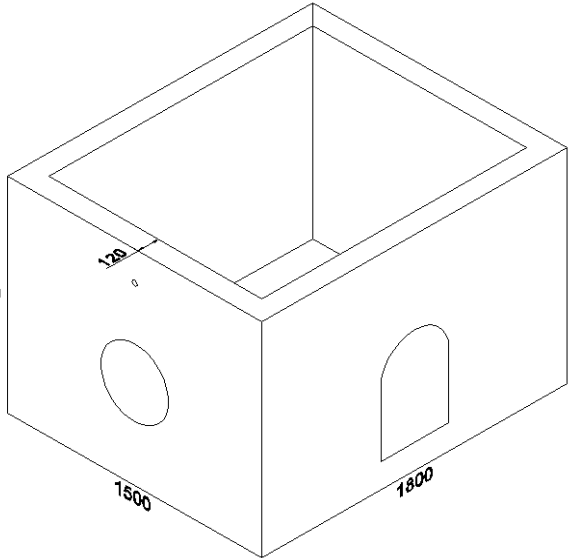

Large Pits & Covers

ITEM	DESCRIPTION
LP1212	1200mm x 1200mm x 1220mm Pit With Base
LP1215	1500mm x 1200mm x 1220mm Pit With Base
LP1515	1500mm x 1500mm x 1220mm Pit With Base
LP1812	1800mm x 1200mm x 1220mm Pit With Base
LP1815	1800mm x 1500mm x 1220mm Pit With Base
LP1818	1800mm x 1800mm x 1220mm Pit With Base
LP2112	2100mm x 1200mm x 1220mm Pit With Base
LP2115	2100mm x 1500mm x 1220mm Pit With Base
LP2118	2100mm x 1800mm x 1220mm Pit With Base
LP2121	2100mm x 2100mm x 1220mm Pit With Base

- Pit Base & Lids Optional
- Risers Available For All Size Pits
- Block Outs Positioned As Desired To Meet Requirements
- All Measurements Are External
- Pit Wall Thickness 120mm
- Covers To Suit All Pits With Option Of Grate Or Cast Iron Lid