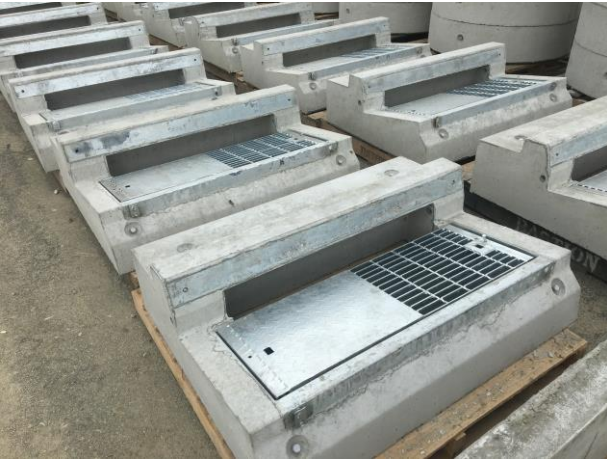

Lintel Components

ITEM	DESCRIPTION
1200AION	1220mm All In One Curb Lintel Northern
1220GI	1220mm x 20mm Round GI Stop Bar
	Height Length
	360mm 1220mm
	Interchangeable Grate
	Half Plate Half Grate & All Grate Available

ITEM	DESCRIPTION
1200AIOS	1200mm All In One Curb Lintel Southern
	Height Length
	310mm 1200mm

ITEM	DESCRIPTION
2400AIO	2400mm All In One Lintel
	Height Length
	360mm 2400mm
	Left Hand & Right Hand Deflector Available

ITEM	DESCRIPTION
1200CL	1220mm Curb Lintel
1220GI	1220mm x 20mm Round GI Stop Bar
	Height Length
	310mm 1200mm

ITEM	DESCRIPTION
1800CL	1830mm Curb Lintel
1820GI	1820mm x 20mm Round GI Stop Bar
	Height Length
	315mm 1830mm